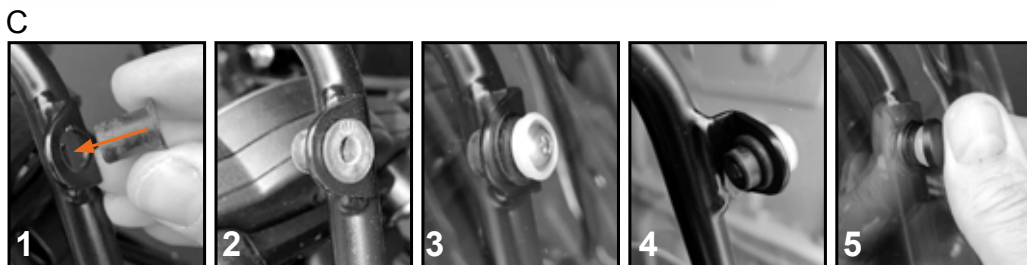

cod. 3105
Cupolino con supporto gps
Windshield with gps support

- **A** remove the headlight.
- **B** fix the windscreen supports.
- **C** Fix the windscreen onto the supports.
- Reinstall the headlight.

- **A** rimuovere il faro.
- **B** fissare i supporti del cupolino.
- **C** Fissare il cupolino sui supporti.
- Reinstallare il faro.

cod. 3105
Cupolino con supporto gps
Windshield with gps support

- **A** remove the headlight.
- **B** fix the windscreen supports.
- **C** Fix the windscreen onto the supports.
- Reinstall the headlight.